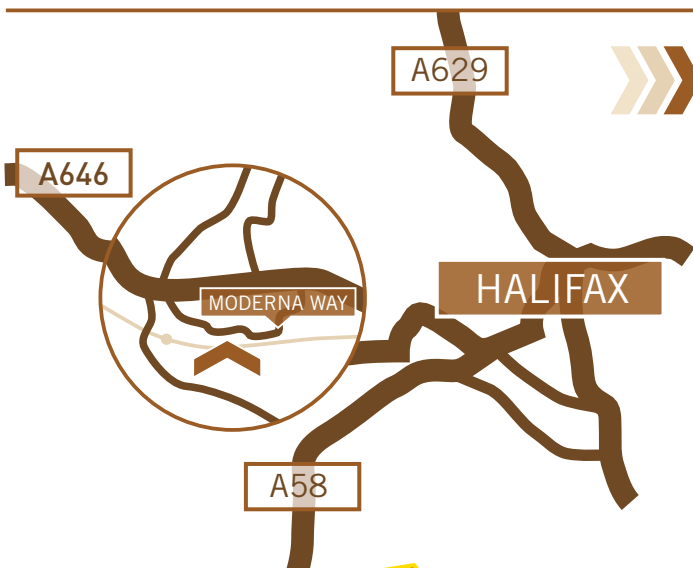

HOW TO FIND US

Moderna Business Park is centrally located along the M62 corridor and a short distance from the M1.

The site is 15 minutes drive from the M62 junction 22, following the A672 and then the A58 to Halifax. Mytholmroyd is located on the A646 between Todmorden and Halifax.

From the centre of Halifax we are a 10 minute drive and less than 10 minutes walk from the railway station of Mytholmroyd which is on the main Trans Pennine network.

MODERNA BUSINESS PARK
MODERNA WAY
MYTHOLMROYD
WEST YORKSHIRE
HX7 5QQ