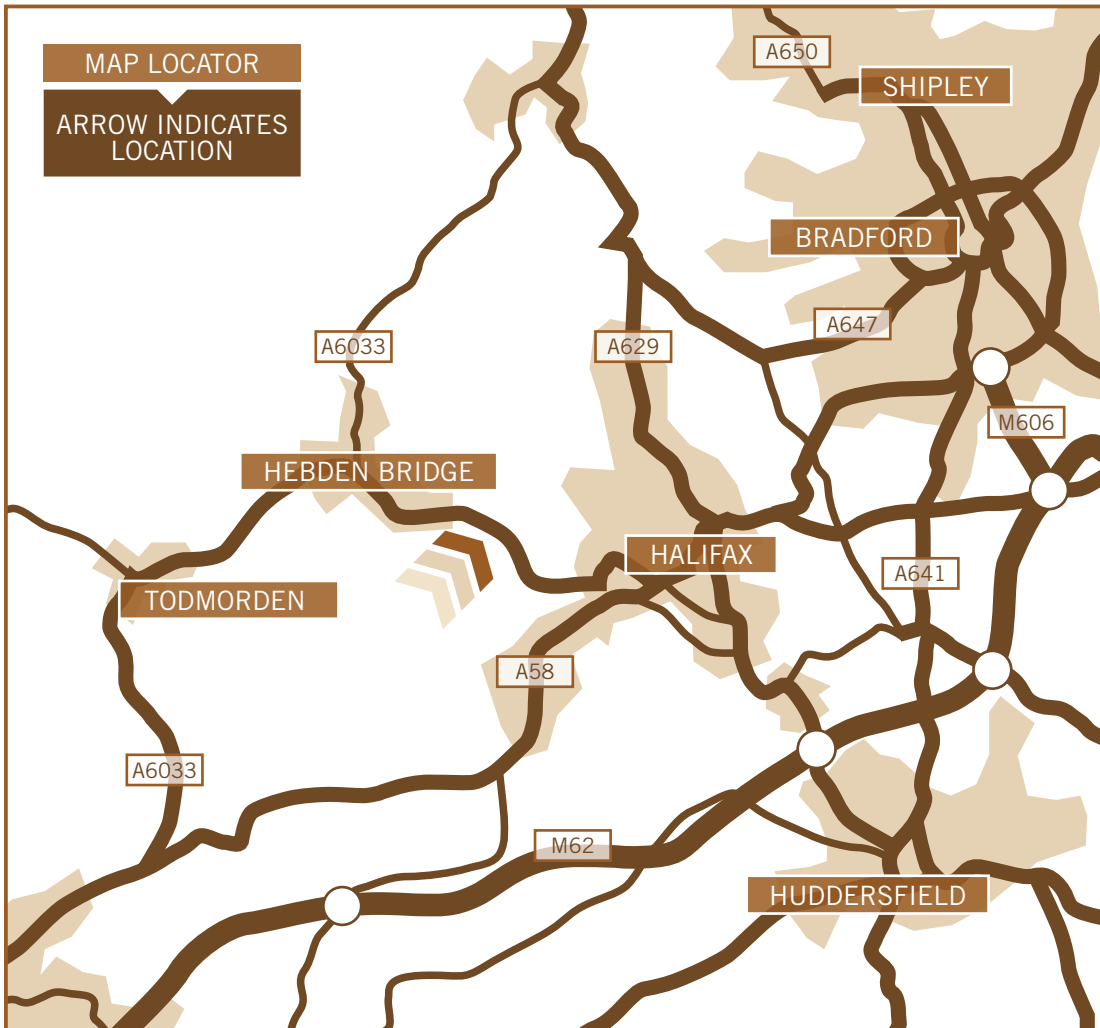

HOW TO FIND US

Moderna Business Park is centrally located along the M62 corridor and a short distance from the M1.

The site is 15 minutes drive from the M62 junction 22, following the A672 and then the A58 to Halifax. Mytholmroyd is located on the A646 between Todmorden and Halifax.

From the centre of Halifax we are a 10 minute drive and less than 10 minutes walk from the railway station of Mytholmroyd which is on the main Trans Pennine network.

MODERNA BUSINESS PARK
MODERNA WAY
MYTHOLMROYD
WEST YORKSHIRE
HX7 5QQ