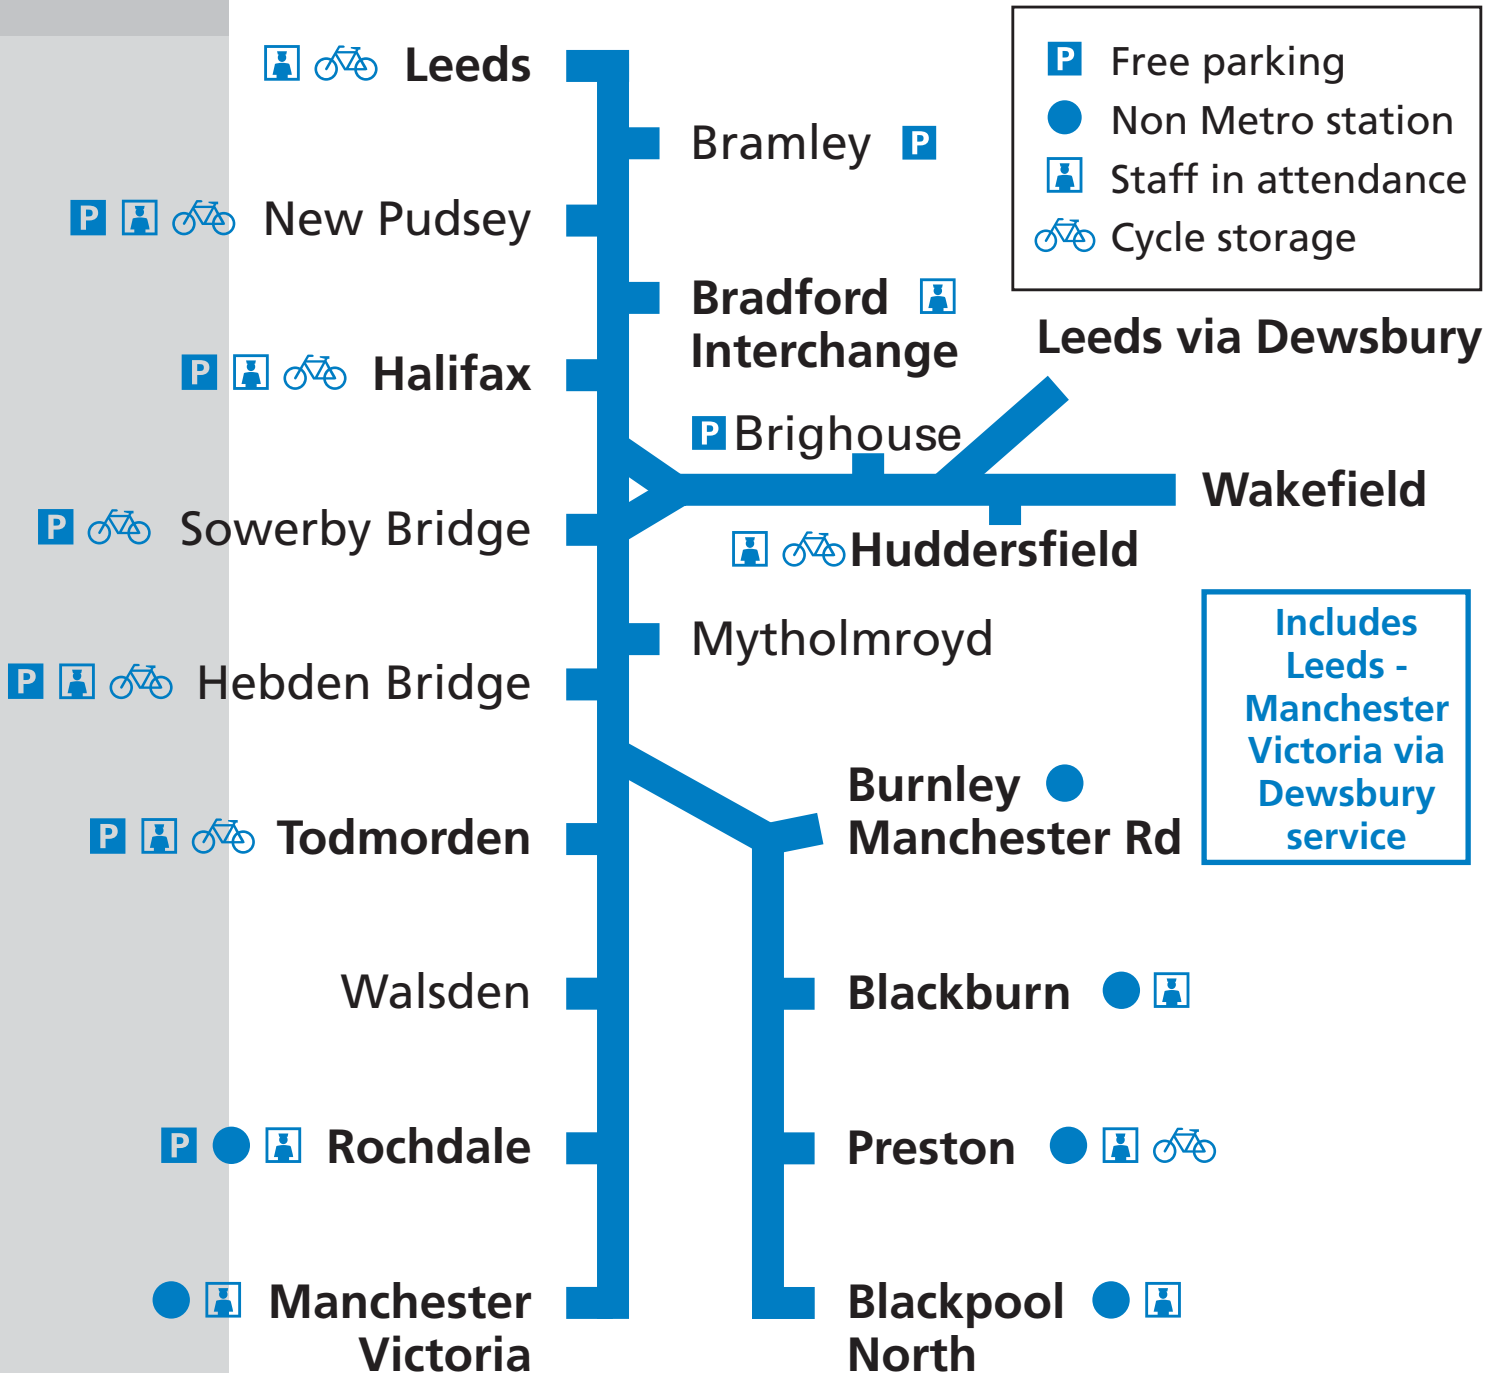

13 December 2009 to 22 May 2010

METRO

Caldervale Train Times

Including cross-Leeds through trains and trains to Blackpool

National Rail

Britain's train companies working together

Save time and download your timetables from

www.wymetro.com

Caldervale Line Timetable

West Yorkshire local rail services between Leeds and Hebden Bridge / Walsden are operated by Northern in accordance with the requirements of Metro.

This timetable shows all trains between Leeds and Manchester Victoria / Blackpool North via Bradford Interchange and Halifax. It also shows trains between Leeds, Halifax and Huddersfield / Wakefield and between Leeds and Manchester via Brighouse. Cross-Leeds through trains are also shown.